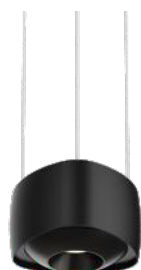

AIR-SO - PENDANT LIGHT

COLORS:
SOFT IVORY - BLACK
WHITE - BLACK
BLACK - BLACK
CAMEL BROWN - BLACK

LED 20W
RA 90+
2700 K
LUMEN 673 IN A SFERE
IP20
BUILD IN DRIVER
TOUCHLESS DIMMABLE:
BY MOTION GESTURE, INDEPENDENT DIMMING OF THE
UPWARD AND DOWNWARD LIGHTING

BEAM ANGLE: UP - 75 DEGREE. DOWN: 45 DEGREE

FREE LIFTING STRUCTURE / HIGHT ADJUSTABLE
30 - 180 CM

SIZE: 13,5 X 13,5 X H. 10 CM

BLACK - BLACK

CAMEL BROWN - BLACK